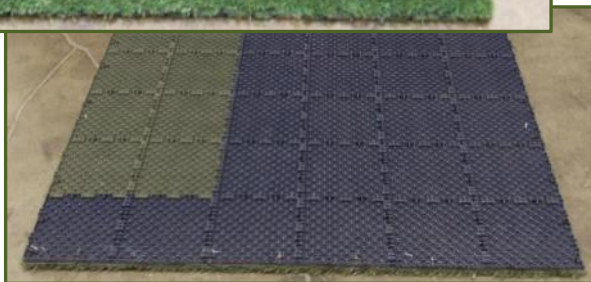

NEW!

Perfect Turf® PetGrass® PODs™

Order patented* **Perfect Turf® PetGrass® PODs** and you have a complete system delivered and ready to go! The tiles allow excellent drainage and an aeration layer to keep the PetGrass® and floor dry. **Perfect Turf® PetGrass®** has two different antimicrobial additives built right into the yarn *and* backing to help eliminate odors and keep the turf more sanitary.

Perfect Turf® PetGrass® PODs help minimize odor with easier cleaning and a needed aeration layer anytime your Perfect Turf® is installed over concrete, asphalt or wood. The PODs come in standard 3' by 4' rectangles that are placed side-by-side for easy moving or can be ordered in custom sizes and snapped together to create any size you need. Order your **Perfect Turf® PetGrass® PODs** today and start enjoying having a clean, easy-to-maintain area for your dog day care, pet hotel, boarding facility, Veterinary hospital, commercial dog run, dog park and more!

Common Applications

- Any size concrete, wood or asphalt surface
- Indoor dog play areas
- Rooftops
- Decks, patios, balconies
- Garage floors

* U.S. Patent No. 9,464,388

Call today for a fast, friendly quote.