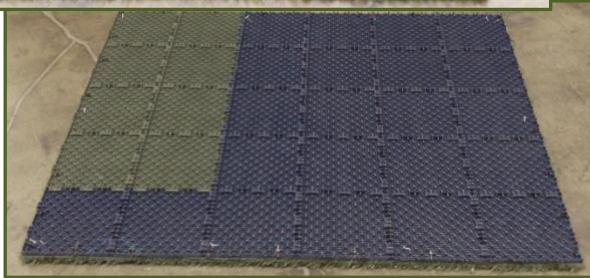

## Perfect Turf® PetGrass® Pods

Order patented\* **Perfect Turf® PetGrass® Pods** and you have a complete system delivered and ready to go!

The tiles allow excellent drainage and an aeration layer to keep the PetGrass® and floor dry. **Perfect Turf® PetGrass®** has two different antimicrobial additives built right into the yarn *and* backing to help eliminate odors and keep the turf more sanitary.

**Perfect Turf® PetGrass® Pods** help minimize odor with easier cleaning and a needed aeration layer anytime your Perfect Turf® is installed over concrete, asphalt or wood. The PODS come in standard 3' by 4' rectangles that are placed side-by-side for easy moving or can be ordered in custom sizes and snapped together to create any size you need. Order your **Perfect Turf® PetGrass® Pods** today and start enjoying having a clean, easy-to-maintain area for your dog day care, pet hotel, boarding facility, Veterinary hospital, commercial dog run, dog park and more!

### Common Applications

- Any size concrete, wood or asphalt surface
- Indoor dog play areas
- Rooftops
- Decks, patios, balconies
- Garage floors

*Call today for a fast, friendly quote.*

Perfect Turf LLC • **(888) SYN.TURF** • 888-796-8873