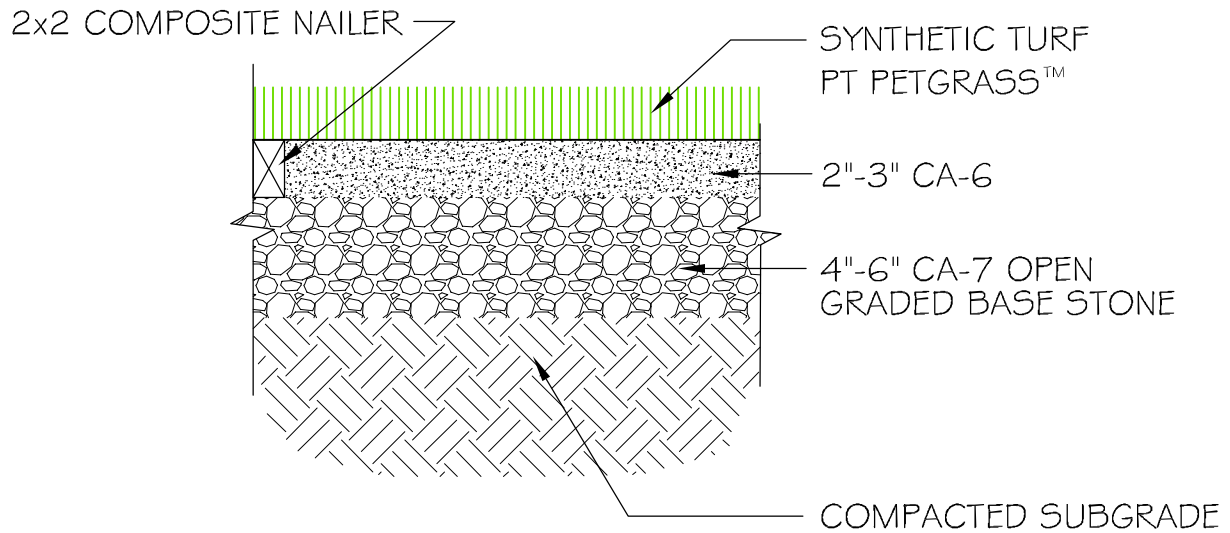

STANDARD BASE DOG PARK

DETAIL - SYNTHETIC TURF
OVER STONE BASE

SCALE: NOT TO SCALE

DATE: 4/21/10

SHEET

D-2