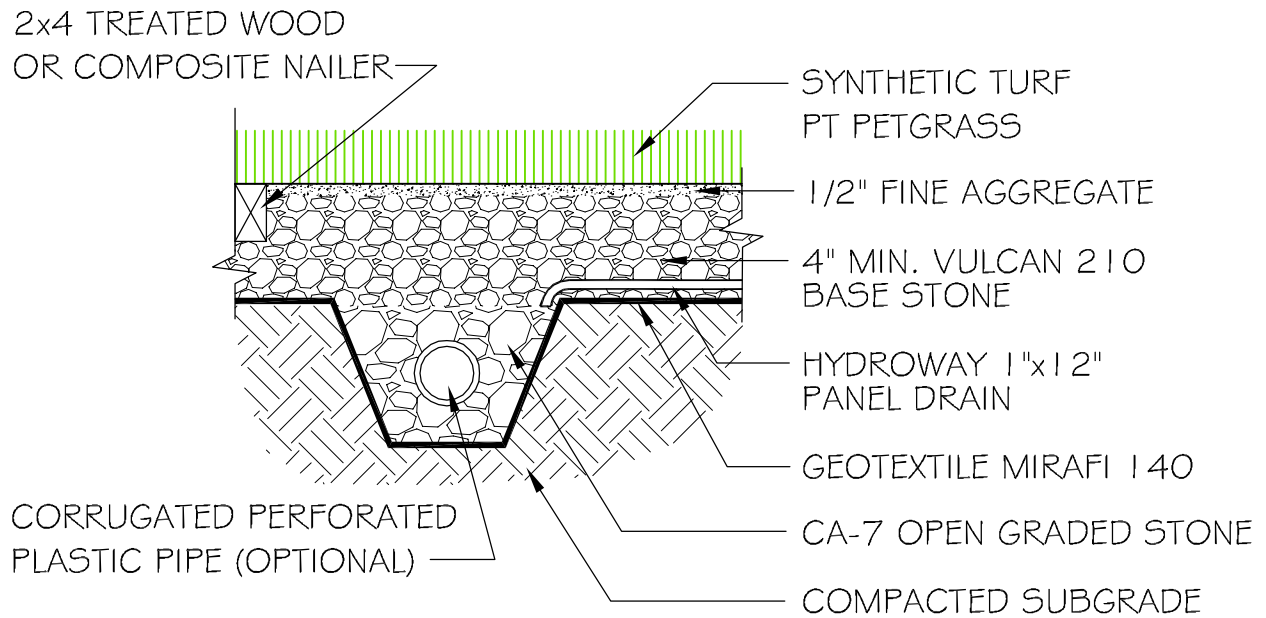

BASE WITH FLAT DRAINS DOG PARK

DETAIL - SYNTHETIC TURF OVER
STONE BASE & UNDER DRAIN BEDDING

Perfect Turf

SCALE: NOT TO SCALE

DATE: 2/25/10

SHEET

D-1